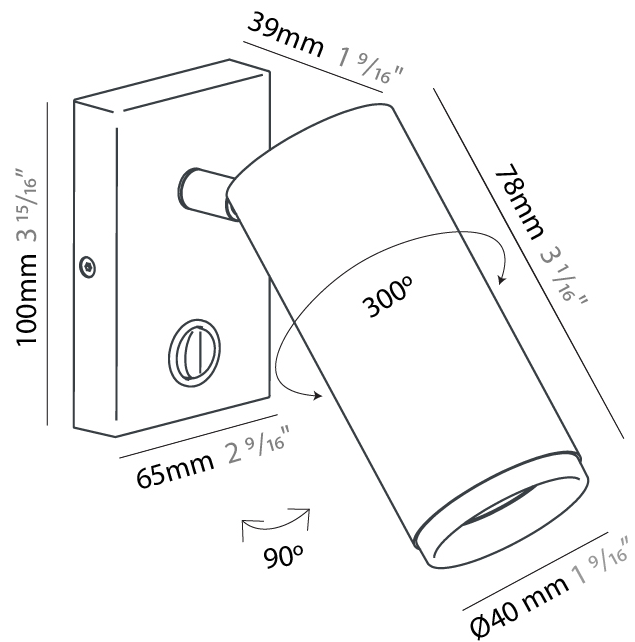

GENERAL

Series: Haul
 Subseries: Haul - Wall
 Brand: Milan
 Division: Design
 Mounting Type: Surface
 Mounting Location: Wall
 Subcategory: On/Off Switch

PHYSICAL

Shape: Cylinder
 Diameter (mm): 40
 Diameter (in): 1 9/16
 Length (mm): 65
 Length (in): 2 9/16
 Height (mm): 100
 Height (in): 3 15/16
 Extension (mm): 78
 Extension (in): 3 1/16
 Light Distribution: Adjustable / Direct
 Fixture Finish: MWL / MBQ
 Fixture Material: Extruded Aluminum

ELECTRICAL

Lamp Type: LED
 Input Wattage (W): 5
 Dimming: Electronic Low Voltage Dimming
 Input Voltage (V): 120Vac Direct Line

LED

Number of LEDs: 1
 Color Temperature (°K): 3000
 Max. Delivered Lumen (lm): 500
 CRI: >90 CRI
 Lamp Life (hrs): 50000

OPTICAL

Beam Angle: 35
 Adjustability: Rotational 300°; Tilt 90°

RATINGS AND CERTIFICATIONS

Certified By: Certified for North American Standards
 IP rating: IP20

HAUL - WALL SURFACE

D93203R9-

PROJECT	_____
TYPE	_____
SPECIFIER	_____
QUANTITY	_____
DATE	_____

GENERAL

Series: Haul
Subseries: Haul - Wall
Brand: Milan
Division: Design
Mounting Type: Surface
Mounting Location: Wall
Subcategory: On/Off Switch

PHYSICAL

Shape: Cylinder
Diameter (mm): 55
Diameter (in): 1 ⁹/₁₆
Length (mm): 83
Length (in): 3 ¹/₄
Height (mm): 100
Height (in): 3 ¹⁵/₁₆
Extension (mm): 120
Extension (in): 4 ³/₄
Light Distribution: Adjustable / Direct
[Fixture Finish: MWL / MBQ](#)
Fixture Material: Extruded Aluminum