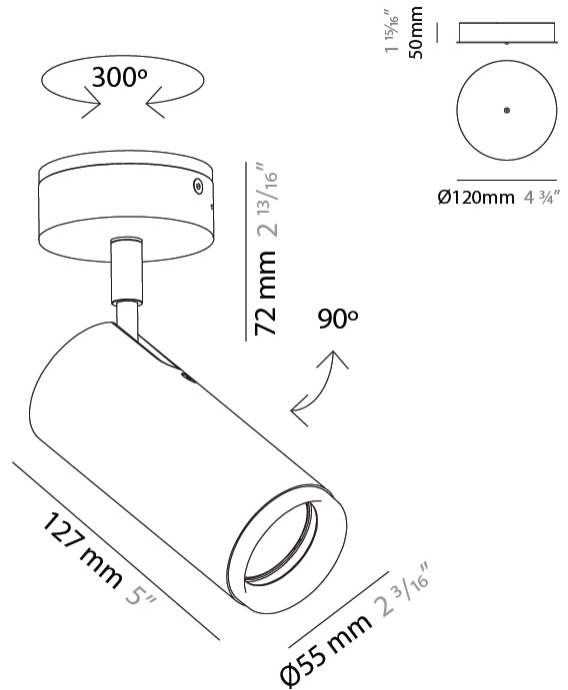

GENERAL

Series: Haul
 Subseries: Haul - Wall
 Brand: Milan
 Division: Design
 Mounting Type: Surface
 Mounting Location: Wall
 Subcategory: On/Off Switch

PHYSICAL

Shape: Cylinder
 Diameter (mm): 40
 Diameter (in): 1 9/16
 Length (mm): 65
 Length (in): 2 9/16
 Height (mm): 100
 Height (in): 3 15/16
 Extension (mm): 78
 Extension (in): 3 1/16
 Light Distribution: Adjustable / Direct
 Fixture Finish: MWL / MBQ
 Fixture Material: Extruded Aluminum

OPTICAL

Beam Angle: 35
 Adjustability: Rotational 300°; Tilt 90°

RATINGS AND CERTIFICATIONS

Certified By: Certified for North American Standards
 IP rating: IP20

HAUL - WALL SURFACE

D93203R9-

PROJECT	_____
TYPE	_____
SPECIFIER	_____
QUANTITY	_____
DATE	_____

GENERAL

Series: Haul
Subseries: Haul - Wall
Brand: Milan
Division: Design
Mounting Type: Surface
Mounting Location: Wall
Subcategory: On/Off Switch

PHYSICAL

Shape: Cylinder
Diameter (mm): 55
Diameter (in): 1 ⁹/₁₆
Length (mm): 83
Length (in): 3 ¹/₄
Height (mm): 100
Height (in): 3 ¹⁵/₁₆
Extension (mm): 120
Extension (in): 4 ³/₄
Light Distribution: Adjustable / Direct
[Fixture Finish: MWL / MBQ](#)
Fixture Material: Extruded Aluminum

OPTICAL

Beam Angle: 35

RATINGS AND CERTIFICATIONS

Certified By: Certified for North American Standards
IP rating: IP20

HAUL - WALL SURFACE

D93243-

PROJECT	_____
TYPE	_____
SPECIFIER	_____
QUANTITY	_____
DATE	_____