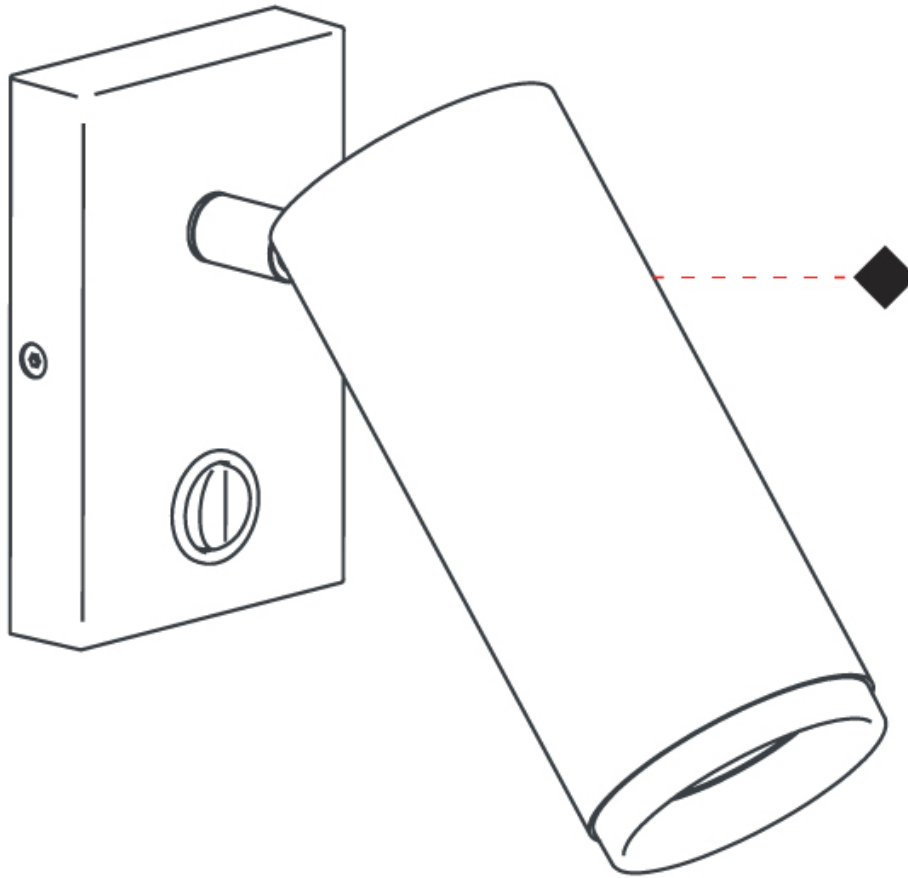

GENERAL

Series: Haul
 Subseries: Haul - Wall
 Brand: Milan
 Division: Design
 Mounting Type: Surface
 Mounting Location: Wall
 Subcategory: On/Off Switch

PHYSICAL

Shape: Cylinder
 Diameter (mm): 40
 Diameter (in): 1 9/16
 Length (mm): 65
 Length (in): 2 9/16
 Height (mm): 100
 Height (in): 3 15/16
 Extension (mm): 78
 Extension (in): 3 1/16
 Light Distribution: Adjustable / Direct
 Fixture Finish: MWL / MBQ
 Fixture Material: Extruded Aluminum

GENERAL

Series: Haul
Subseries: Haul - Wall
Brand: Milan
Division: Design
Mounting Type: Surface
Mounting Location: Wall
Subcategory: On/Off Switch

PHYSICAL

Shape: Cylinder
Diameter (mm): 55
Diameter (in): 1 ⁹/₁₆
Length (mm): 83
Length (in): 3 ¹/₄
Height (mm): 100
Height (in): 3 ¹⁵/₁₆
Extension (mm): 120
Extension (in): 4 ³/₄
Light Distribution: Adjustable / Direct
[Fixture Finish: MWL / MBQ](#)
Fixture Material: Extruded Aluminum

OPTICAL

Beam Angle: 35

RATINGS AND CERTIFICATIONS

Certified By: Certified for North American Standards
IP rating: IP20

HAUL - WALL SURFACE

D93243-

PROJECT	_____
TYPE	_____
SPECIFIER	_____
QUANTITY	_____
DATE	_____