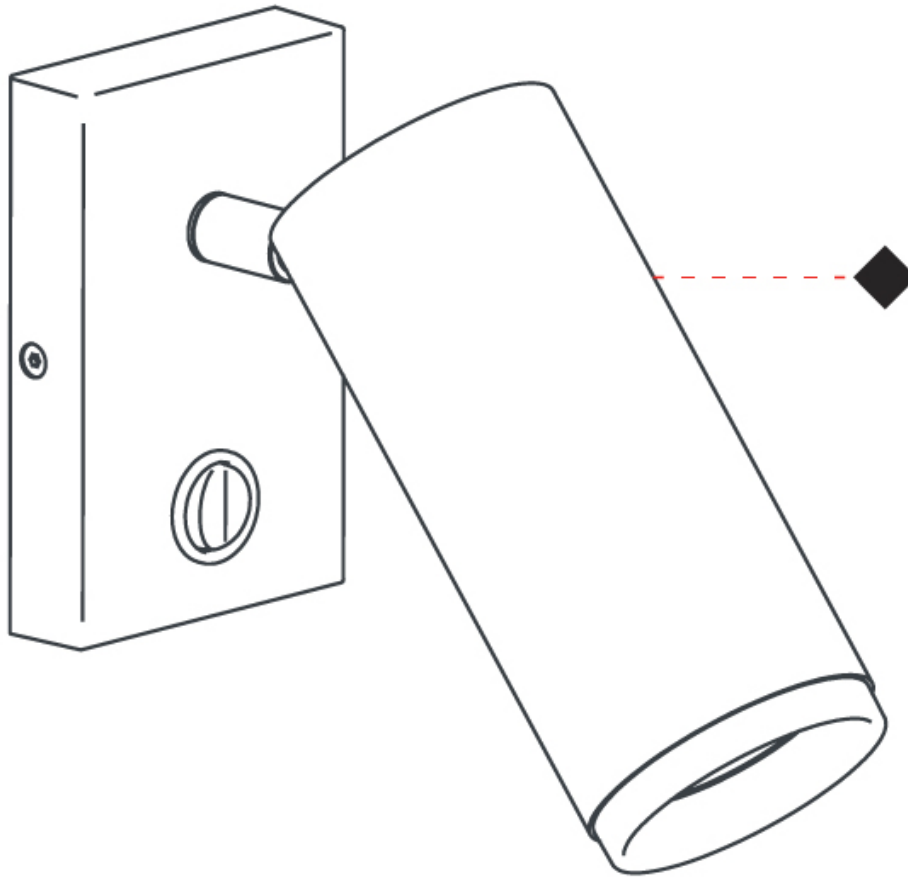

GENERAL

Series: Haul
 Subseries: Haul - Wall
 Brand: Milan
 Division: Design
 Mounting Type: Surface
 Mounting Location: Wall
 Subcategory: On/Off Switch

PHYSICAL

Shape: Cylinder
 Diameter (mm): 40
 Diameter (in): 1 9/16
 Length (mm): 65
 Length (in): 2 9/16
 Height (mm): 100
 Height (in): 3 15/16
 Extension (mm): 78
 Extension (in): 3 1/16
 Light Distribution: Adjustable / Direct
 Fixture Finish: MWL / MBQ
 Fixture Material: Extruded Aluminum

OPTICAL

Beam Angle: 35
 Adjustability: Rotational 300°; Tilt 90°

RATINGS AND CERTIFICATIONS

Certified By: Certified for North American Standards
 IP rating: IP20

HAUL - WALL SURFACE

D93203R9-

PROJECT	_____
TYPE	_____
SPECIFIER	_____
QUANTITY	_____
DATE	_____

GENERAL

Series: Haul
Subseries: Haul - Wall
Brand: Milan
Division: Design
Mounting Type: Surface
Mounting Location: Wall
Subcategory: On/Off Switch

PHYSICAL

Shape: Cylinder
Diameter (mm): 55
Diameter (in): 1 ⁹/₁₆
Length (mm): 83
Length (in): 3 ¹/₄
Height (mm): 100
Height (in): 3 ¹⁵/₁₆
Extension (mm): 120
Extension (in): 4 ³/₄
Light Distribution: Adjustable / Direct
[Fixture Finish: MWL / MBQ](#)
Fixture Material: Extruded Aluminum